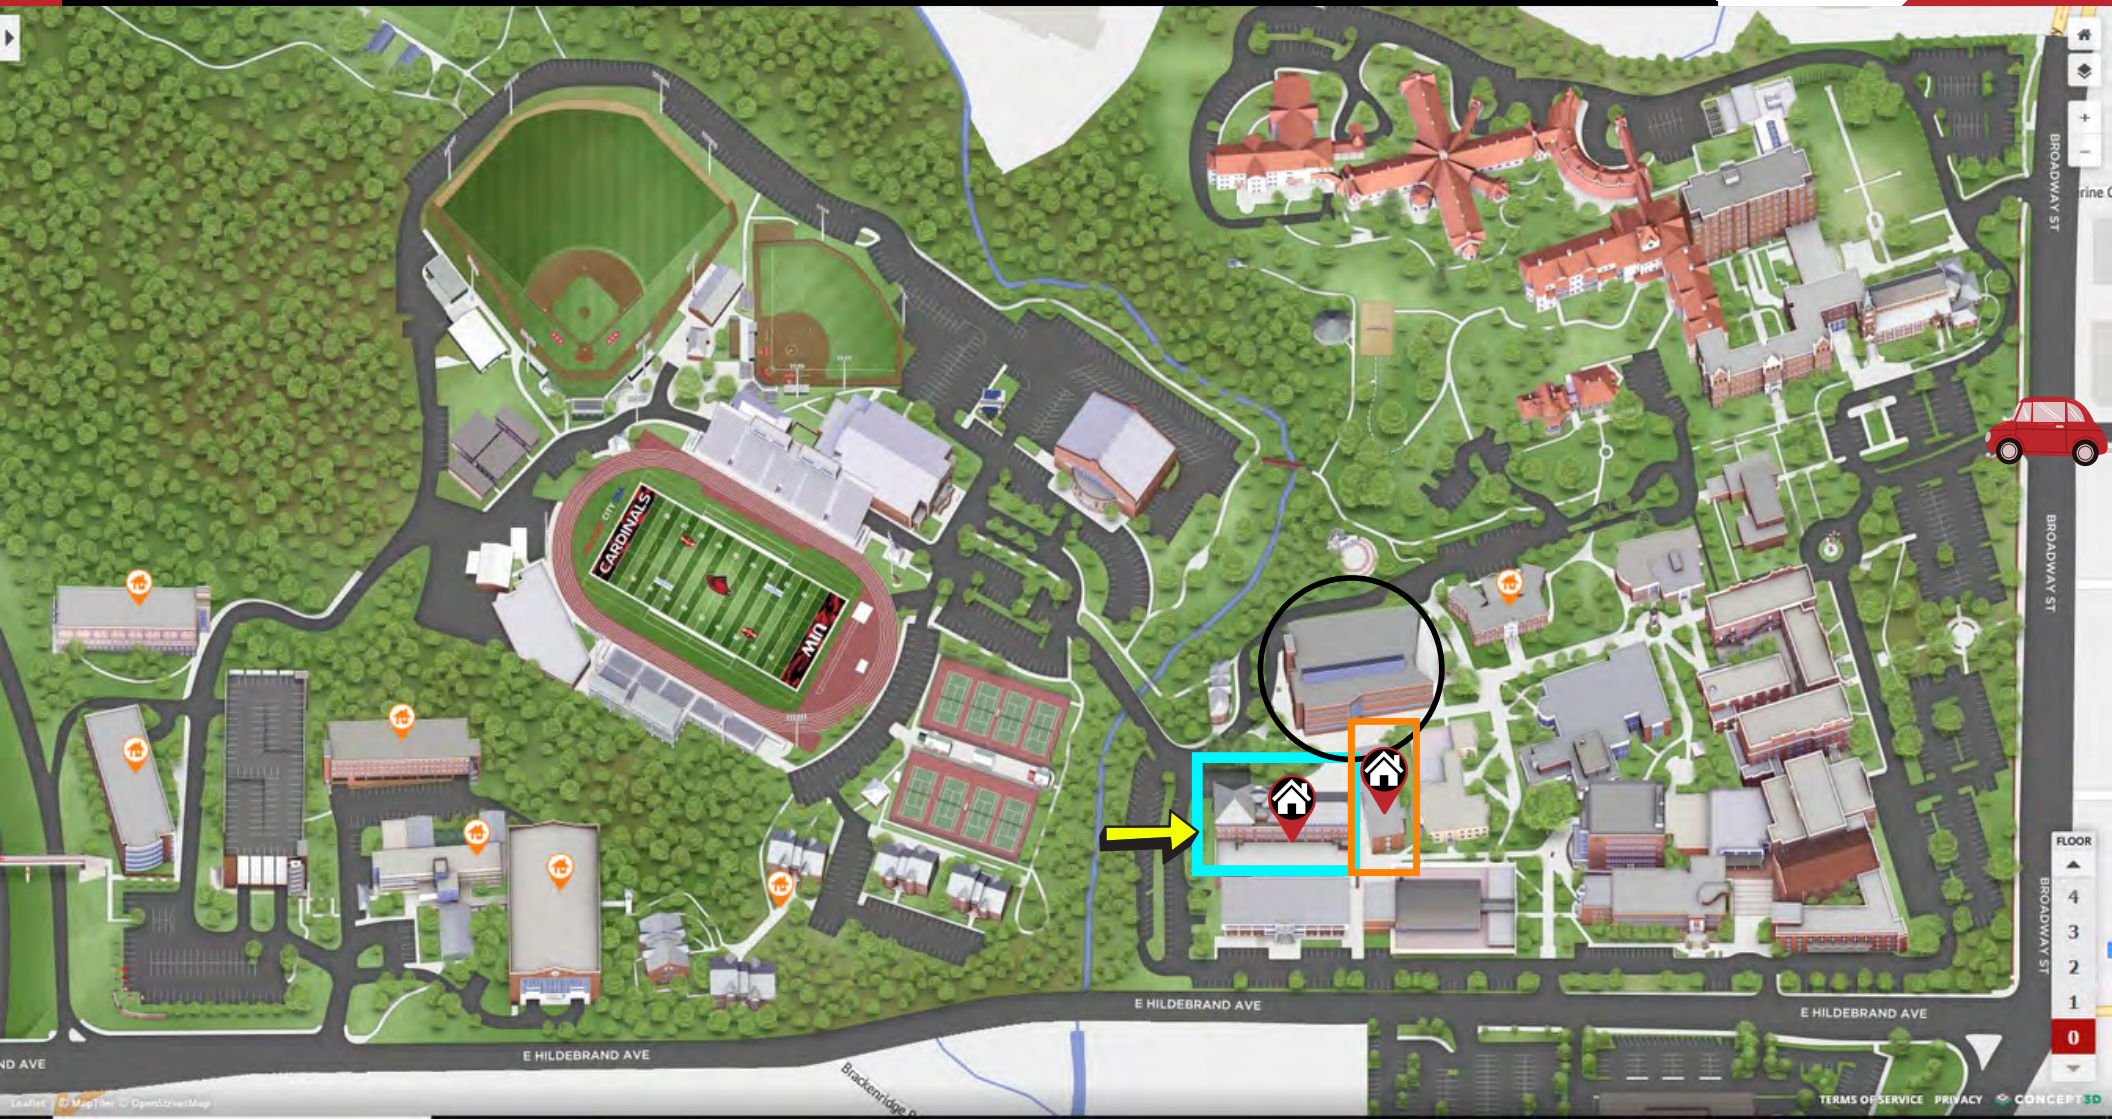

FALL 2022 MOVE-IN DAY MAP

Please follow signs to reach Move In Day Parking by Tennis Courts and Natatorium

Map Symbol Key

Parking for check-In at SEC

Check-In at the Student Engagement Center (SEC)

AGNESE AND CLEMENT RESIDENCE HALLS

Map Symbol Key

-  Check-In at the Student Engagement Center (SEC)
-  Designated unloading zone for move-in
-  Agnese/Sosa Residence Hall
-  Clement Residence Hall