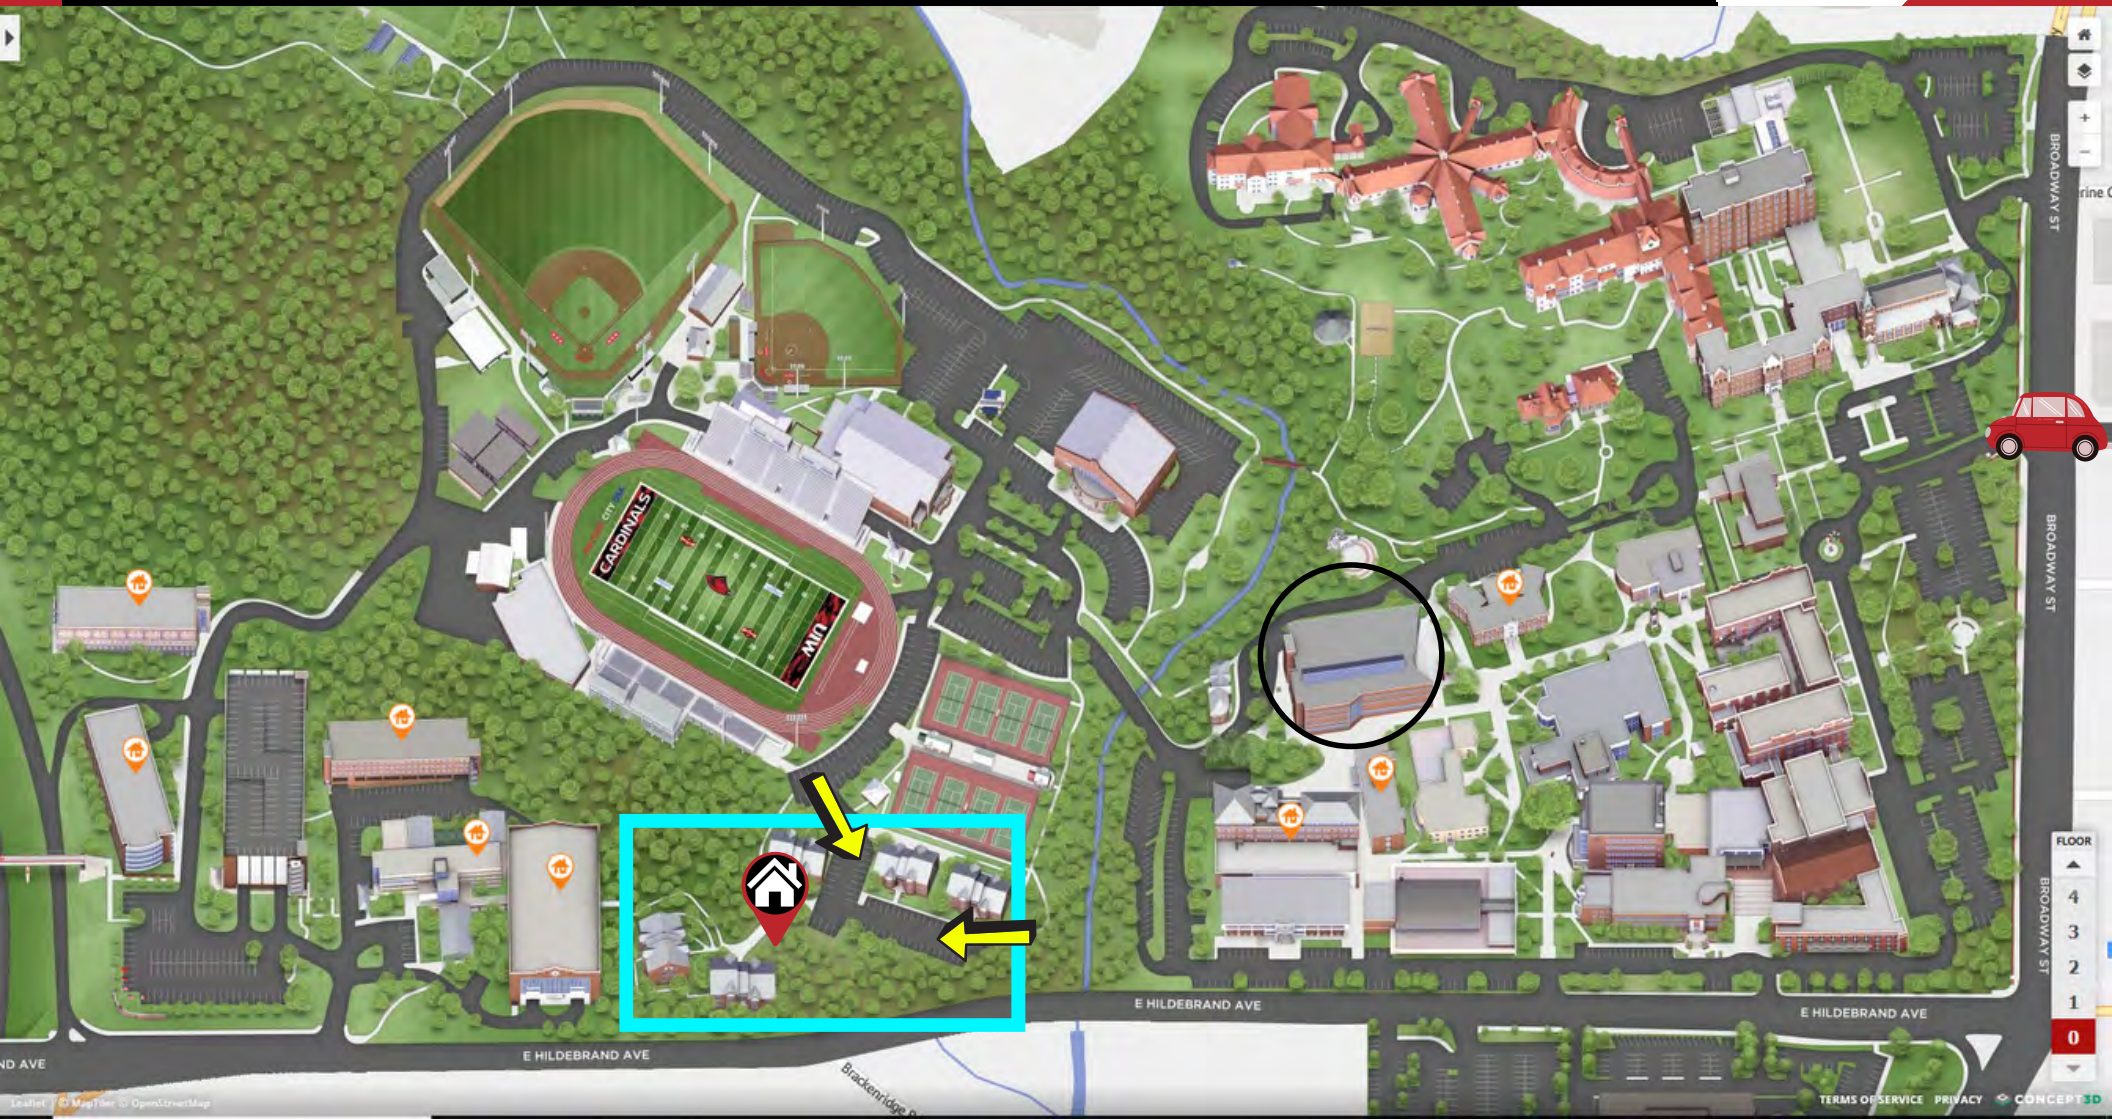

FALL 2022 MOVE-IN DAY MAP

Please follow signs to reach Move In Day Parking by Tennis Courts and Natatorium

Map Symbol Key

Parking for check-In at SEC

Check-In at the Student Engagement Center (SEC)

AVOCA VILLAGE APARTMENTS

Map Symbol Key

-  Check-In at the Student Engagement Center (SEC)
-  Avoca Village Apartments
-  Designated unloading zone for move-in