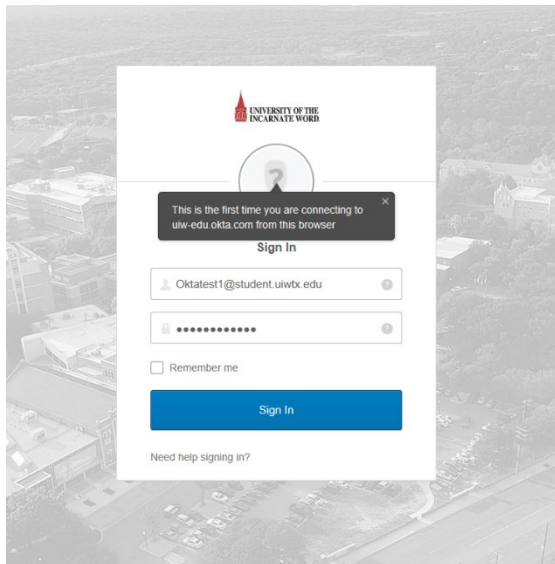

University of the Incarnate Word

Information Resources Division

How-To Document

Enrolling in Cardinal Apps

The first time you use an Cardinal App or visit <https://apps.uiw.edu>, you will be prompted to answer a few questions to fully enable your Cardinal Apps account.

To activate your Cardinal Apps account:

Login to Cardinal Apps using your UIW email address and current UIW password:

Enter a secondary (non-UIW) email address to aid with future password recovery

Choose a 'forgot password' question