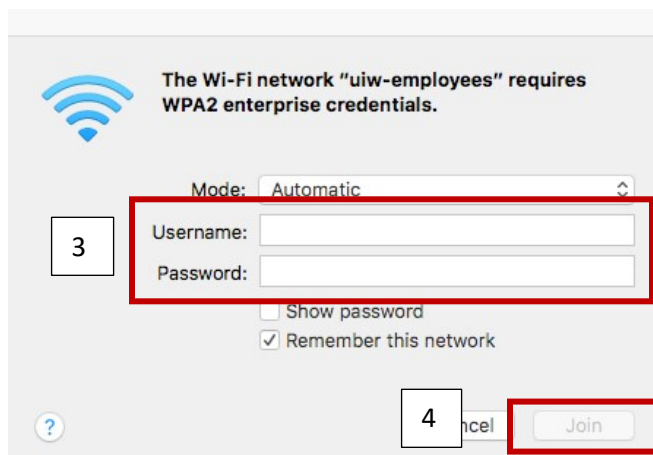

Mac access to the wireless network

Wireless networks for both employees and students are available using your UIW credentials.

1. Locate and click the **Wi-Fi icon** on your desktop
2. Select either the **uiw-employees** or **uiw-students** network.