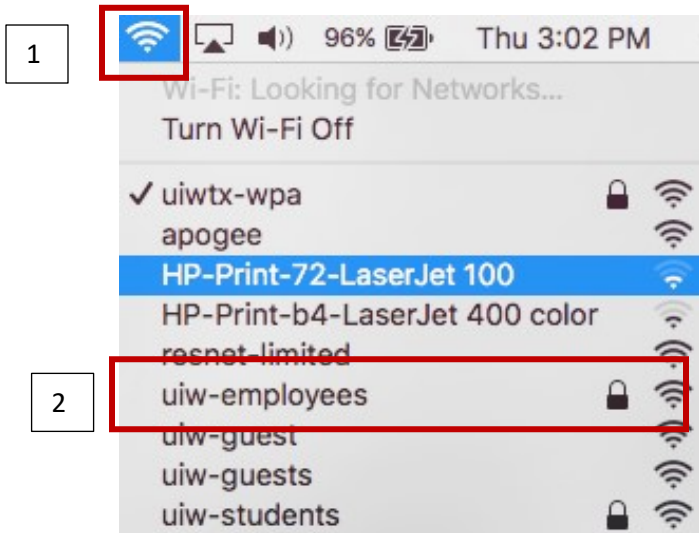

Mac access to the wireless network

Wireless networks for both employees and students are available using your UIW credentials.

1. Locate and click the **Wi-Fi icon** on your desktop
2. Select either the **uiw-employees** or **uiw-students** network.